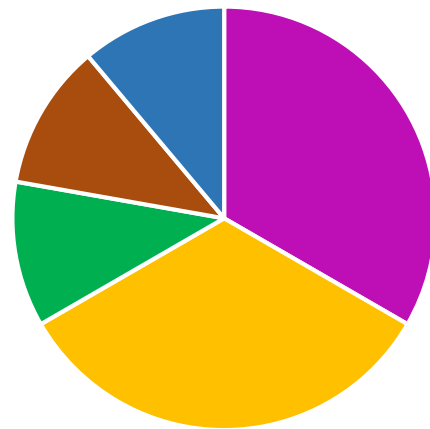

Category	Frequency
Omelette	10
Jacket Potato	1
Chicken	1
Mixed Veg	1
Fish	1

The Purple section of this pie chart is 30% of the total frequency.

Category	Frequency
Omelette	8
Jacket Potato	2
Chicken	2
Mixed Veg	2
Fish	2

There are 4 equal sections of 45° in this pie chart.

Category	Frequency
Omelette	1
Jacket Potato	1
Chicken	8
Mixed Veg	1
Fish	1

The sections of this pie chart are all 72°

Category	Frequency
Omelette	3
Jacket Potato	3
Chicken	1
Mixed Veg	1
Fish	1

The Purple section of this pie chart is one of the smallest frequencies.

Category	Frequency
Omelette	2
Jacket Potato	2
Chicken	2
Mixed Veg	2
Fish	2

The Purple section of this pie chart is double the total frequency of the other sections.

The smallest section of this pie chart is 22.5°