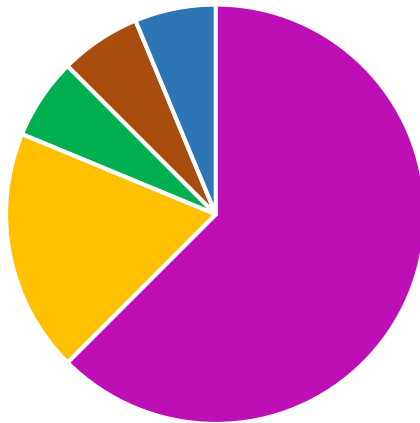

Category	Frequency
Omelette	2
Jacket Potato	2
Chicken	1
Mixed Veg	1
Fish	4

The largest section of this pie chart is 144°