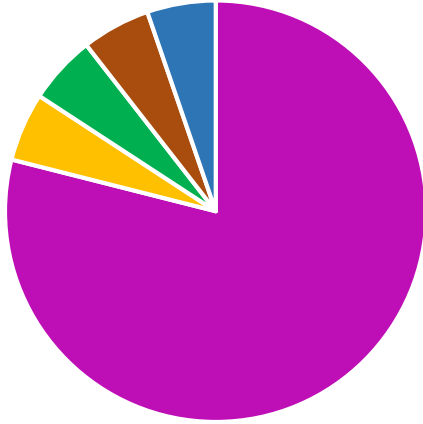

Category	Frequency
Omelette	10
Jacket Potato	1
Chicken	1
Mixed Veg	1
Fish	1

The Purple section of this pie chart is 30% of the total frequency.

Category	Frequency
Omelette	8
Jacket Potato	2
Chicken	2
Mixed Veg	2
Fish	2

There are 4 equal sections of 45° in this pie chart.

Category	Frequency
Omelette	1
Jacket Potato	1
Chicken	8
Mixed Veg	1
Fish	1

The sections of this pie chart are all 72°

Category	Frequency
Omelette	3
Jacket Potato	3
Chicken	1
Mixed Veg	1
Fish	1

The Purple section of this pie chart is one of the smallest frequencies.

Category	Frequency
Omelette	2
Jacket Potato	2
Chicken	2
Mixed Veg	2
Fish	2

The Purple section of this pie chart is double the total frequency of the other sections.