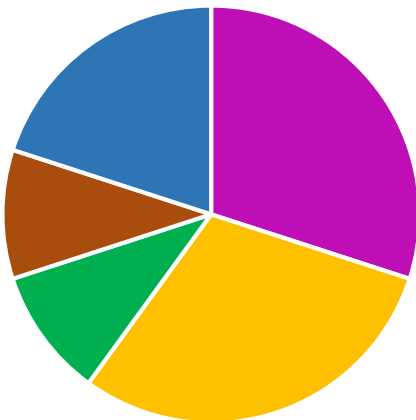

Category	Frequency
Omelette	10
Jacket Potato	1
Chicken	1
Mixed Veg	1
Fish	1

The Purple section of this pie chart is 30% of the total frequency.

Category	Frequency
Omelette	8
Jacket Potato	2
Chicken	2
Mixed Veg	2
Fish	2

The Purple section of this pie chart is one of the smallest frequencies.

Category	Frequency
Omelette	2
Jacket Potato	2
Chicken	2
Mixed Veg	2
Fish	2

The Purple section of this pie chart is double the total frequency of the other sections.

Category	Frequency
Omelette	1
Jacket Potato	1
Chicken	2
Mixed Veg	2
Fish	5

The Purple section of this pie chart covers over 75% of the frequency.

Category	Frequency
Omelette	3
Jacket Potato	1
Chicken	1
Mixed Veg	2
Fish	3

The largest section of this pie chart is 108°

Category	Frequency
Omelette	2
Jacket Potato	2
Chicken	1
Mixed Veg	1
Fish	4

The largest section of this pie chart is 144°

Category	Frequency
Omelette	10
Jacket Potato	1
Chicken	3
Mixed Veg	1
Fish	1