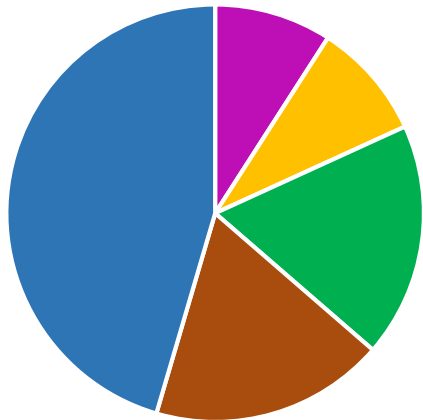

Category	Frequency
Omelette	10
Jacket Potato	1
Chicken	1
Mixed Veg	1
Fish	1

The Purple section of this pie chart is 30% of the total frequency.

Category	Frequency
Omelette	8
Jacket Potato	2
Chicken	2
Mixed Veg	2
Fish	2

There are 4 equal sections of 45° in this pie chart.

Category	Frequency
Omelette	1
Jacket Potato	1
Chicken	8
Mixed Veg	1
Fish	1

The sections of this pie chart are all 72°

Category	Frequency
Omelette	3
Jacket Potato	3
Chicken	1
Mixed Veg	1
Fish	1

The Purple section of this pie chart is one of the smallest frequencies.

Category	Frequency
Omelette	2
Jacket Potato	2
Chicken	2
Mixed Veg	2
Fish	2

The Purple section of this pie chart is double the total frequency of the other sections.

Category	Frequency
Omelette	1
Jacket Potato	1
Chicken	2
Mixed Veg	2
Fish	5

The Purple section of this pie chart covers over 75% of the frequency.

Category	Frequency
Omelette	3
Jacket Potato	1
Chicken	1
Mixed Veg	2
Fish	3