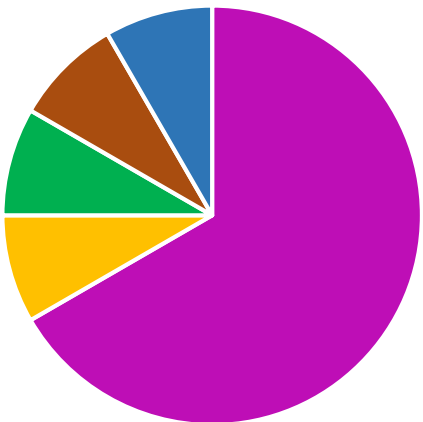

Category	Frequency
Omelette	10
Jacket Potato	1
Chicken	1
Mixed Veg	1
Fish	1

The Purple section of this pie chart is 30% of the total frequency.

Category	Frequency
Omelette	8
Jacket Potato	2
Chicken	2
Mixed Veg	2
Fish	2

There are 4 equal sections of 45° in this pie chart.

Category	Frequency
Omelette	1
Jacket Potato	1
Chicken	8
Mixed Veg	1
Fish	1

The sections of this pie chart are all 72°

Category	Frequency
Omelette	3
Jacket Potato	3
Chicken	1
Mixed Veg	1
Fish	1

The Purple section of this pie chart is one of the smallest frequencies.

Category	Frequency
Omelette	2
Jacket Potato	2
Chicken	2
Mixed Veg	2
Fish	2

The Purple section of this pie chart is double the total frequency of the other sections.

Category	Frequency
Omelette	1
Jacket Potato	1
Chicken	2
Mixed Veg	2
Fish	5

The Purple section of this pie chart covers over 75% of the frequency.

Category	Frequency
Omelette	3
Jacket Potato	1
Chicken	1
Mixed Veg	2
Fish	3