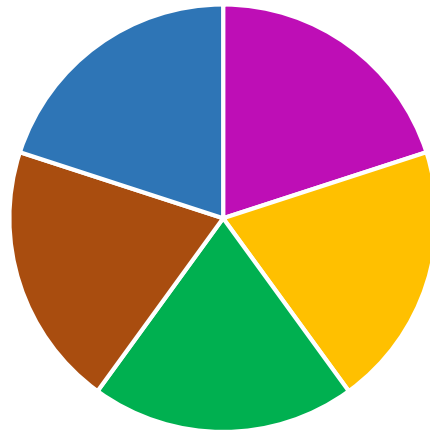

Category	Frequency
Omelette	10
Jacket Potato	1
Chicken	1
Mixed Veg	1
Fish	1

The Purple section of this pie chart is 30% of the total frequency.

Category	Frequency
Omelette	8
Jacket Potato	2
Chicken	2
Mixed Veg	2
Fish	2

There are 4 equal sections of 45° in this pie chart.

Category	Frequency
Omelette	1
Jacket Potato	1
Chicken	8
Mixed Veg	1
Fish	1

The sections of this pie chart are all 72°

Category	Frequency
Omelette	3
Jacket Potato	3
Chicken	1
Mixed Veg	1
Fish	1

The Purple section of this pie chart is one of the smallest frequencies.

Category	Frequency
Omelette	2
Jacket Potato	2
Chicken	2
Mixed Veg	2
Fish	2

The Purple section of this pie chart is double the total frequency of the other sections.

The smallest section of this pie chart is 22.5°